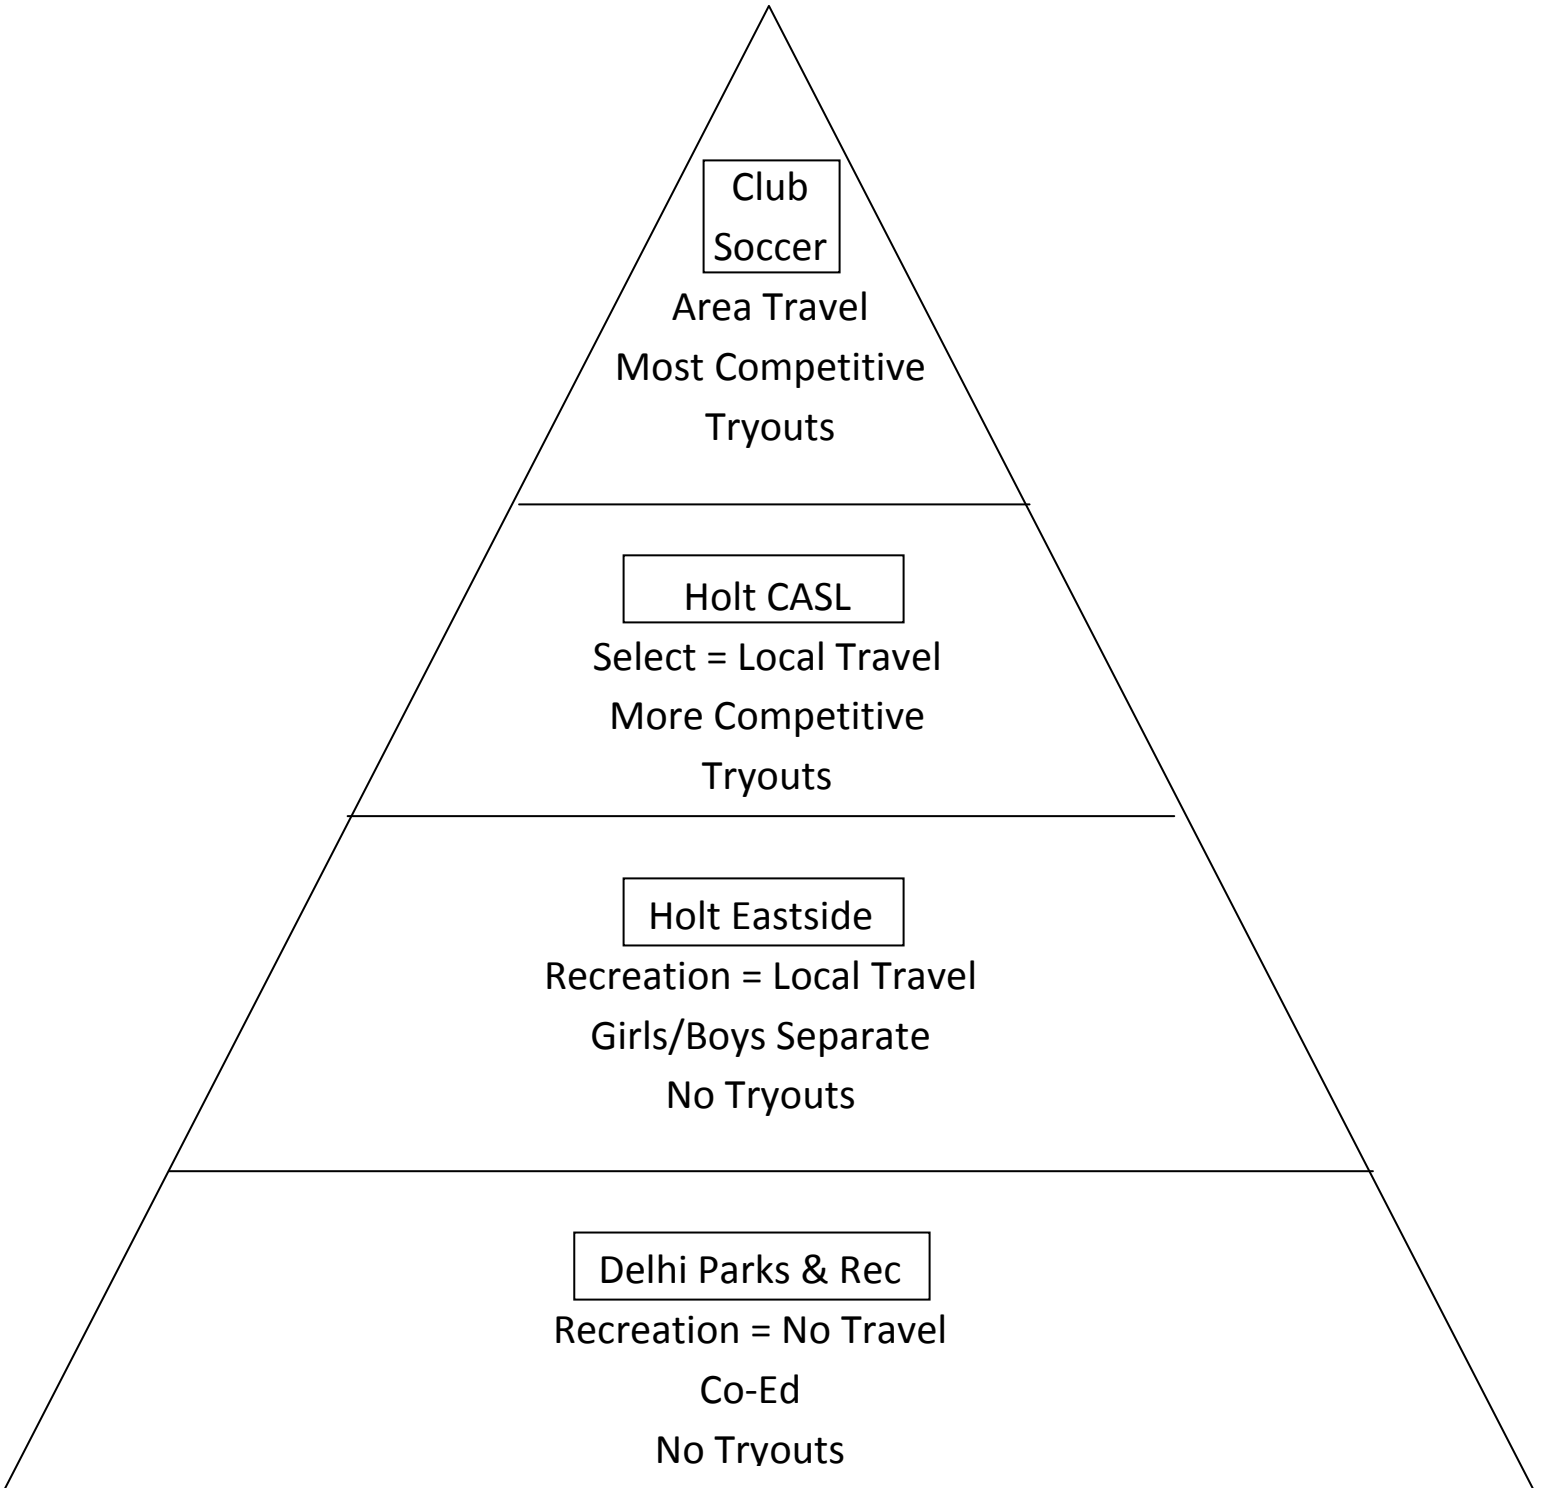

HOLT Soccer Pyramid

Holt Soccer Options

Delhi Parks & Rec

- Recreational Level
- No Travel
- Girls/Boys Co-Ed
- No Tryouts
- Fall Season Only
- \$25/Season
- Uniform Cost = \$20/Jersey
- Parent Coaches
- Equal Playing Time
- K – 6 Grades
- Sign Up Dates in August
- www.delhitownship.com/parks-recreation

Holt East Side Soccer League (ESSL)

- Recreational Level
- Local Travel = Lansing Suburbs
- Girls/Boys Separate Teams
- No Tryouts
- Fall/Spring Season
- \$35/Season = \$60 Total
- Uniform Cost Extra (Need jersey, shin guards, soccer cleats)
- Equal Playing Time
- Parent Coaches
- 2nd – 8th Grades
- Sign Up Date No later than August 1
- www.holtsoccer.org

Holt Soccer Options

Holt Capital Area Soccer League (CASL)

- Select Level (Selected)
- Local Travel = Lansing Suburbs
- Boys/Girls Separate Teams
- Tryouts Required
- Fall/Spring Season, Winter Optional
- \$140/year = Scholarships Available
- Uniform Cost Extra (Need 2 jerseys, socks, shorts, shin guards, soccer cleats)
- Parent Coach = Licensed Coaches
- Playing Time = Coaches Discretion
- U9 – U18 (3rd – 12th grades)
- Reference Age/Date Chart
- Playing Time = Coaches Discretion
- Tryout Date = Monday/Tuesday, June 20 & 21 from 6pm-7:30pm (Pitt Field)
- Make Up Date = Wednesday, June 22 from 6pm-7:30pm
- www.caslsoccer.org